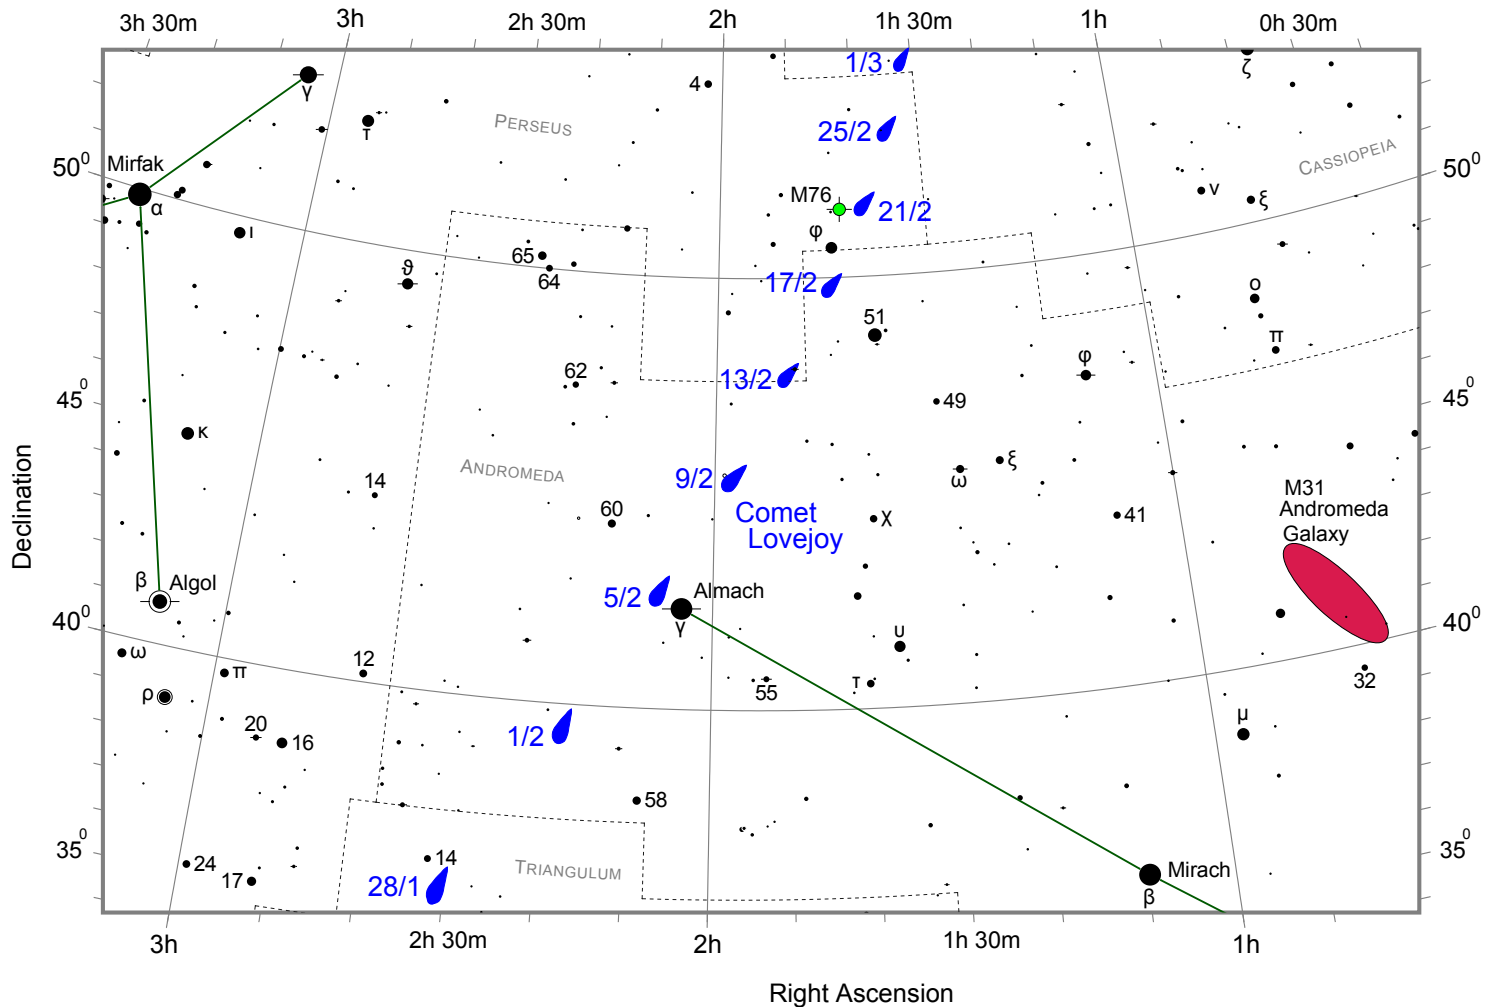

# Comet Lovejoy (C/2014 Q2) finder chart from Jan 28 to Mar 1, 2015

Double star

Variable stars

Galaxy

Planetary nebula

Positions of Lovejoy are at 0 UT